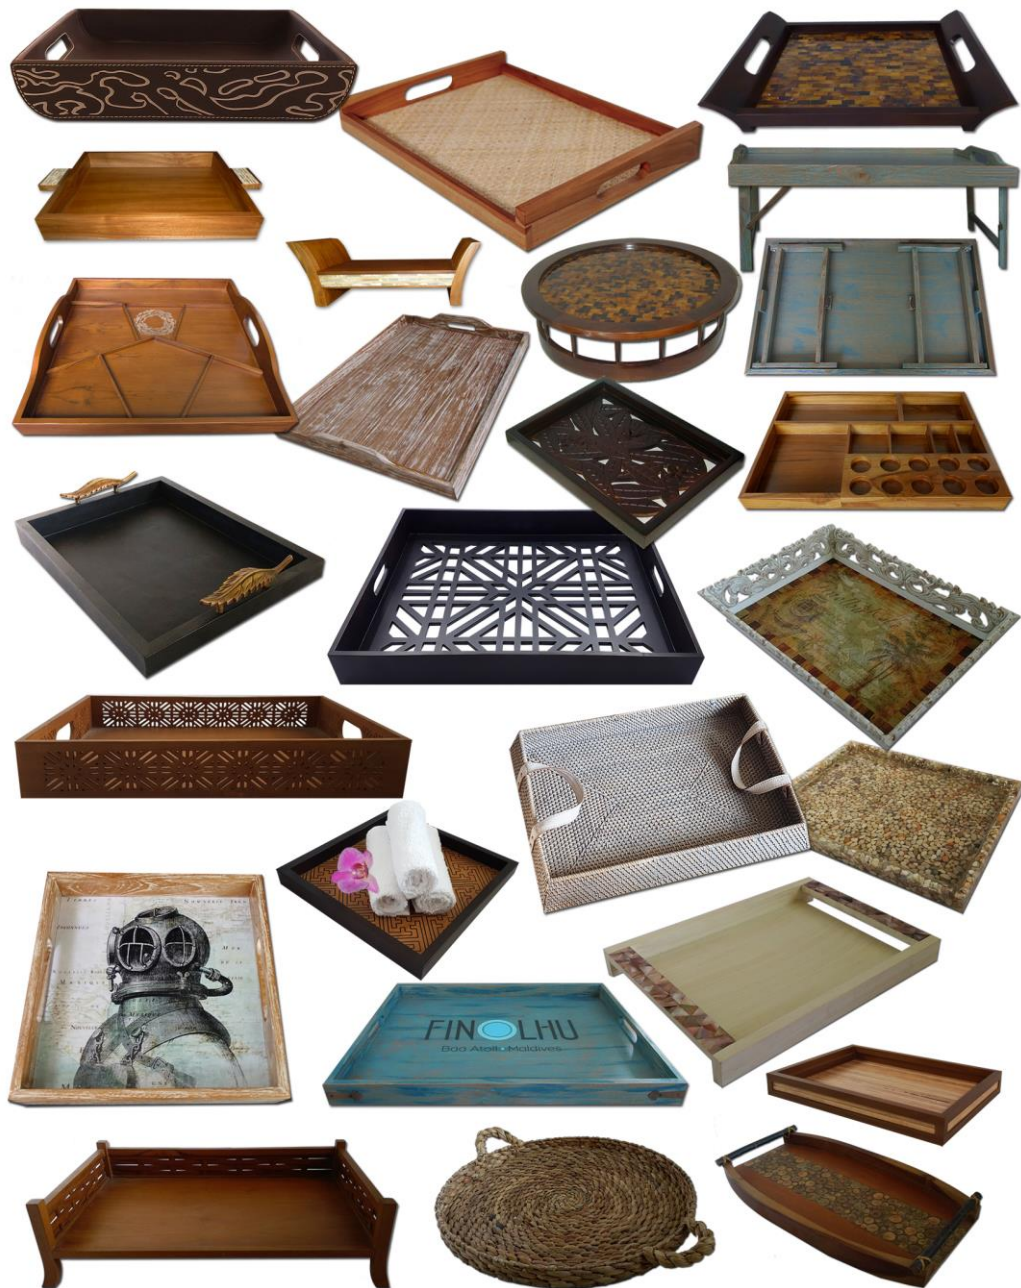

Floating trays in synthetic rattan. Available in a range of shapes and colours

Butler trays and jacks. Perfect for room service and in-villa dining

Trays for every occasion, custom-made to suit your requirement and ambience