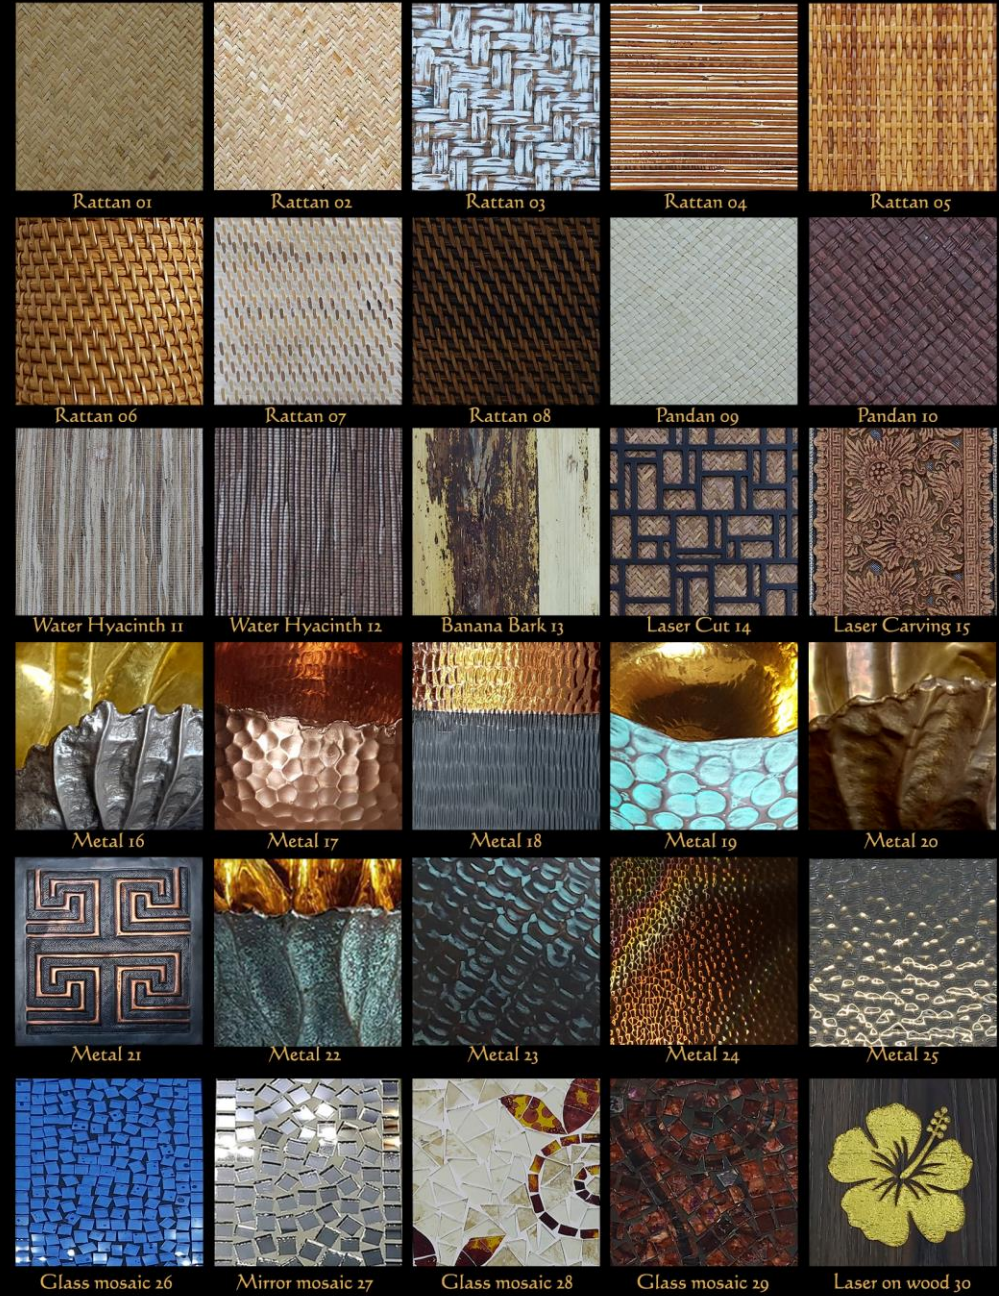

There are many natural fibres in Indonesia, they are dried and woven into different patterns. Rattan, pandan, lontar, water hyacinth, banana and wood bark create unique coverings on many of our folders and accessories giving an organic island feeling to your resort

It's all in the detail and customisation. We laser or print logos and intricate patterns directly onto the folders, or onto wood or metal inlays. Logos etched on stainless and copper plates. We also embroider onto textile & leather

We are limited only by our imagination - challenge us to create something unique for you!

A multitude of exquisite shells in many combinations and patterns, laminated in resin for a tough finish for folders or accessories

A selection of the beautiful laminate motifs
in cocoshell, cinnamon, bamboo etc in various designs.
and some options for wood finishes

Woven rattan, pandan, water hyacinth, banana bark.
Laser cut-out, and carving.
Copper and brass in many exquisite finishes. Mirror & glass mosaic.