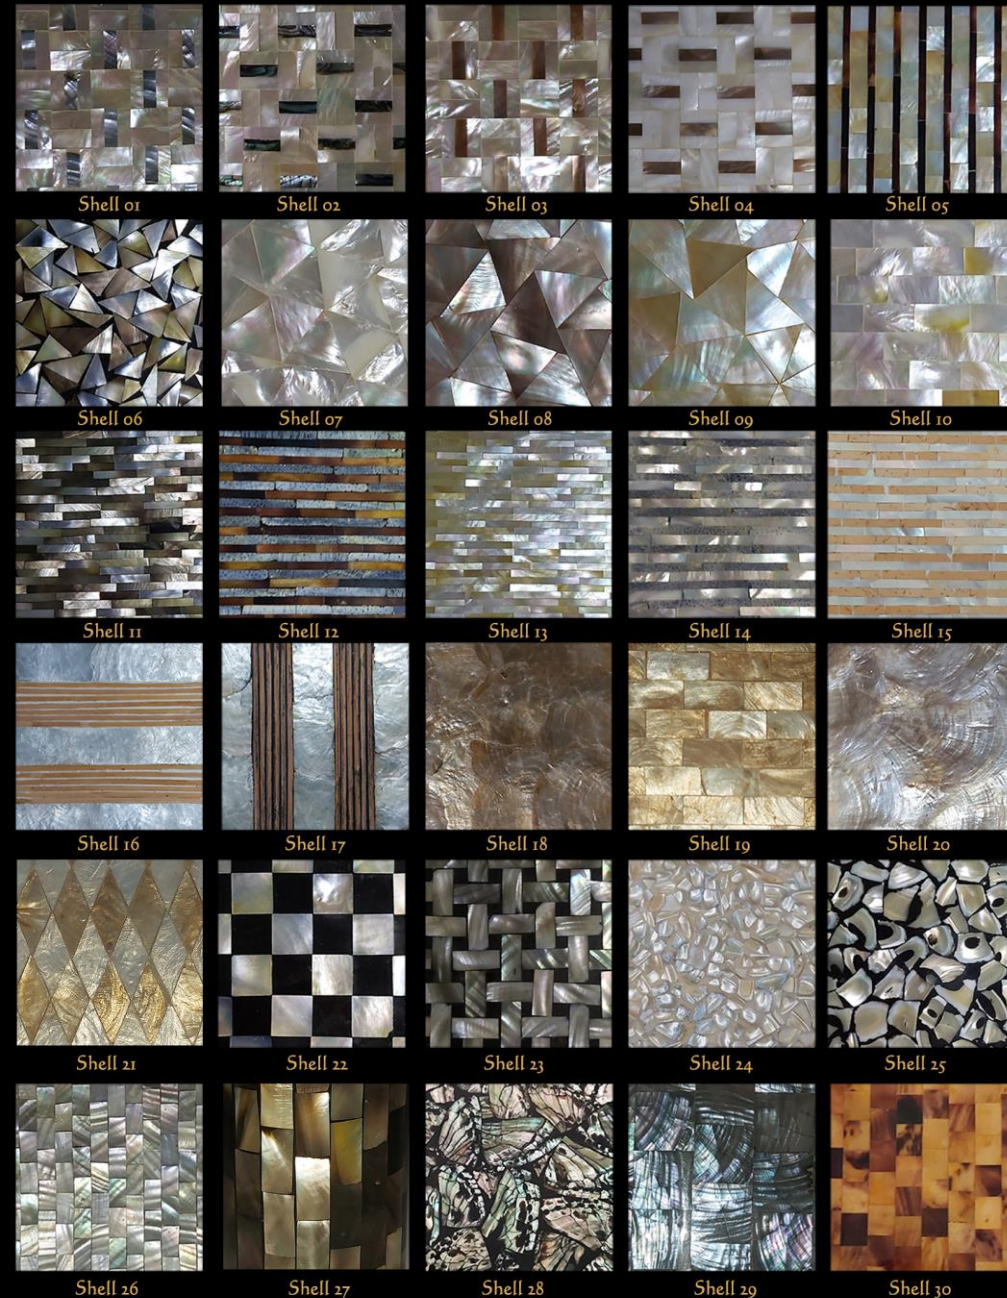

Tough laminates of brown & white cocoshell, bamboo and cinnamon with a matt resin finish, available in many designs and patterns.

We work with a number of different woods and carefully craft them in a variety of finishes, stains and colour-washes to suit your decor

There are many natural fibres in Indonesia, they are dried and woven into different patterns. Rattan, pandan, lontar, water hyacinth, banana and wood bark create unique coverings on many of our folders and accessories giving an organic island feeling to your resort

Copper and brass can be fashioned into many finishes, our experienced metalworkers create beautiful wine coolers, lamps, bowls, platters & buffet-ware. We also use dimpled and woven metals in our folder designs.

Beautiful mosaics of glass & mirror come in a rainbow of colours & motifs.

Due to space we have not included swatchcards of the many genuine & synthetic leathers, & textiles - these can be sent on request.

It's all in the detail and customisation. We laser or print logos and intricate patterns directly onto the folders, or onto wood or metal inlays. Logos etched on stainless and copper plates. We also embroider onto textile & leather

We are limited only by our imagination - challenge us to create something unique for you!

A multitude of exquisite shells in many combinations and patterns, laminated in resin for a tough finish for folders or accessories