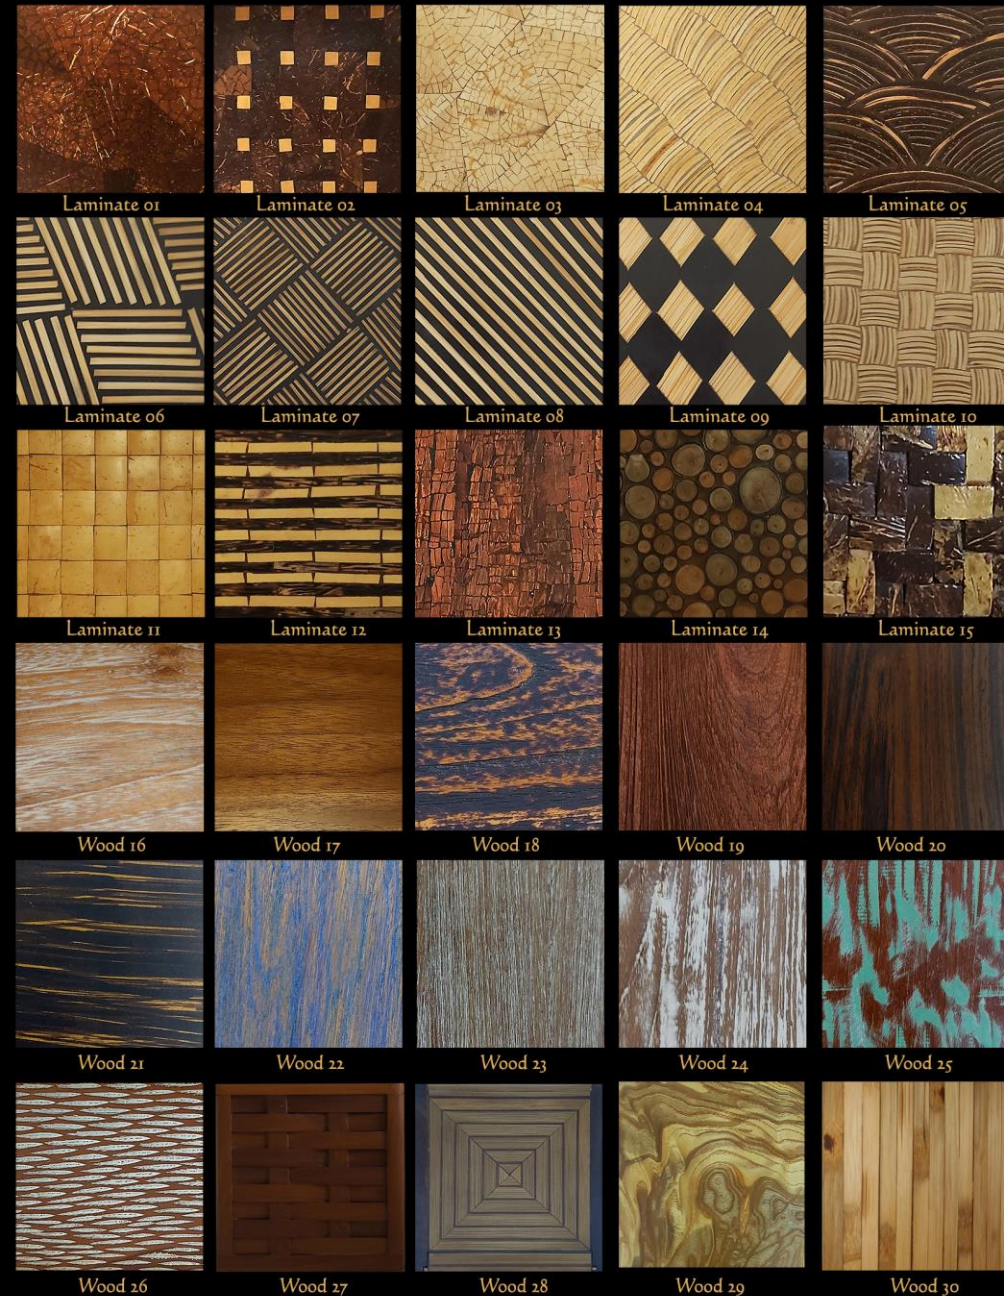

Beautiful mosaics of glass & mirror come in a rainbow of colours & motifs.

Due to space we have not included swatchcards of the many genuine & synthetic leathers, & textiles - these can be sent on request.

It's all in the detail and customisation. We laser or print logos and intricate patterns directly onto the folders, or onto wood or metal inlays. Logos etched on stainless and copper plates. We also embroider onto textile & leather

We are limited only by our imagination - challenge us to create something unique for you!

A multitude of exquisite shells in many combinations and patterns, laminated in resin for a tough finish for folders or accessories

A selection of the beautiful laminate motifs
in cocoshell, cinnamon, bamboo etc in various designs.
and some options for wood finishes

Woven rattan, pandan, water hyacinth, banana bark.
Laser cut-out, and carving.
Copper and brass in many exquisite finishes. Mirror & glass mosaic.